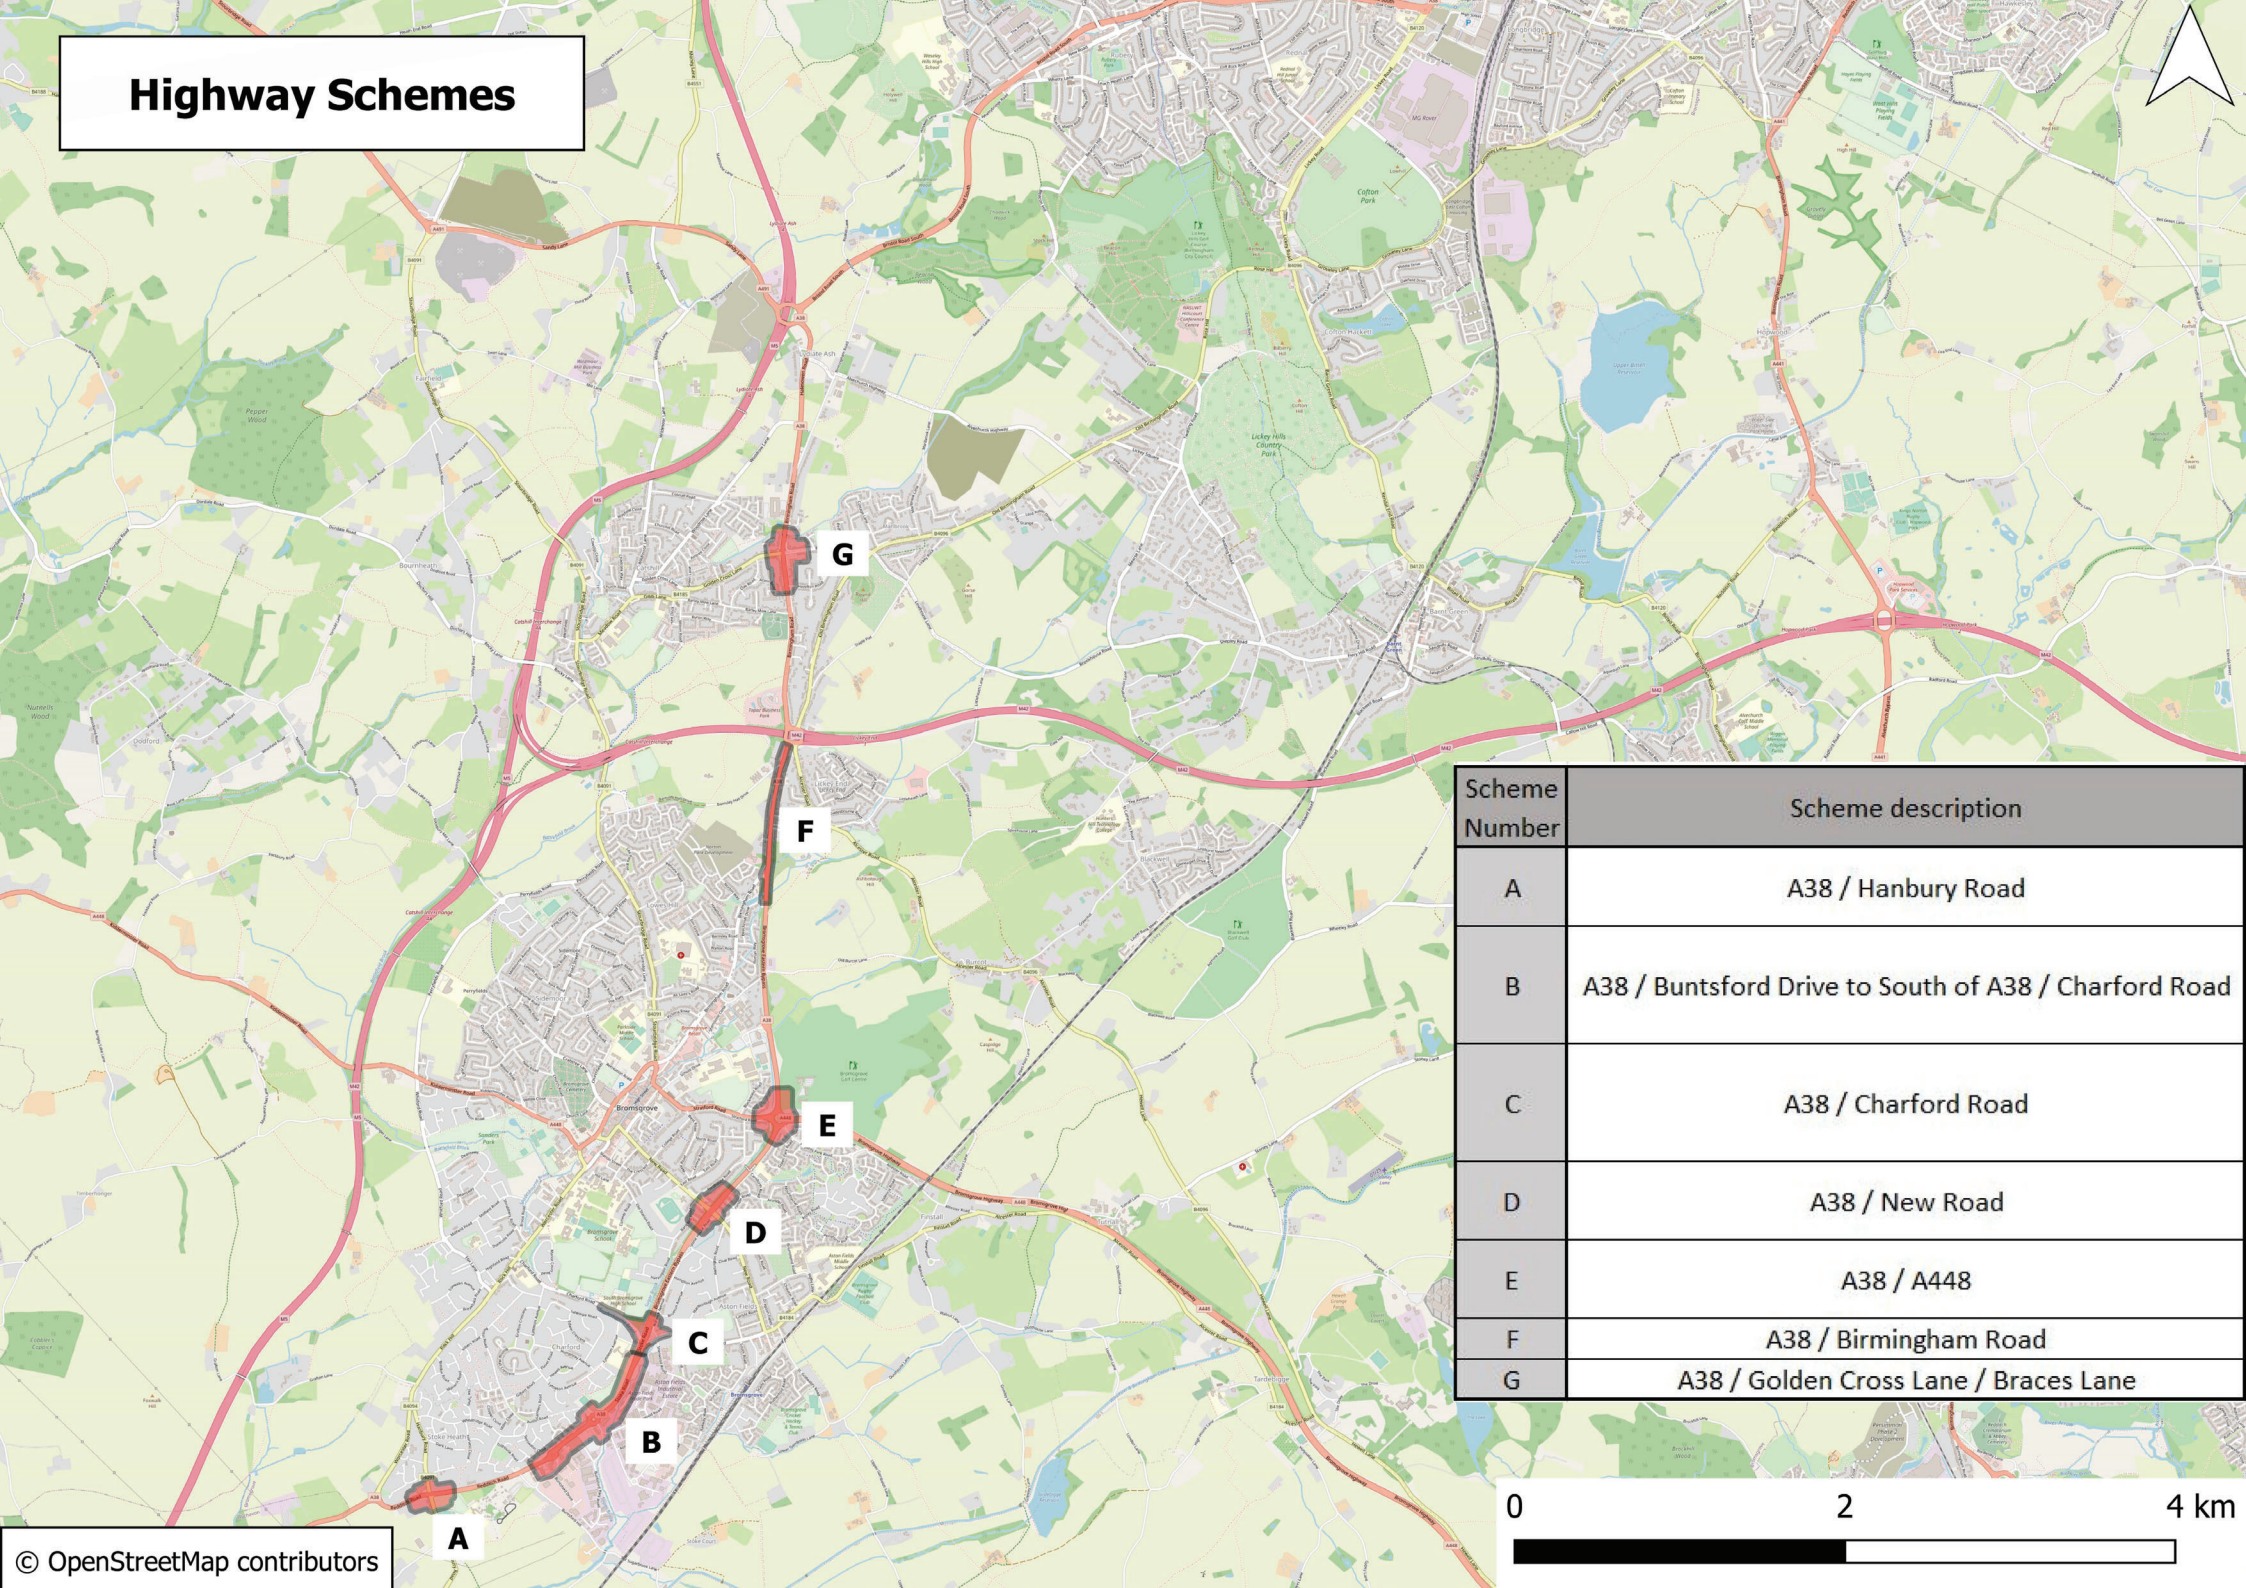

# Highway Schemes

Scheme Number	Scheme description
A	A38 / Hanbury Road
B	A38 / Buntsford Drive to South of A38 / Charford Road
C	A38 / Charford Road
D	A38 / New Road
E	A38 / A448
F	A38 / Birmingham Road
G	A38 / Golden Cross Lane / Braces Lane